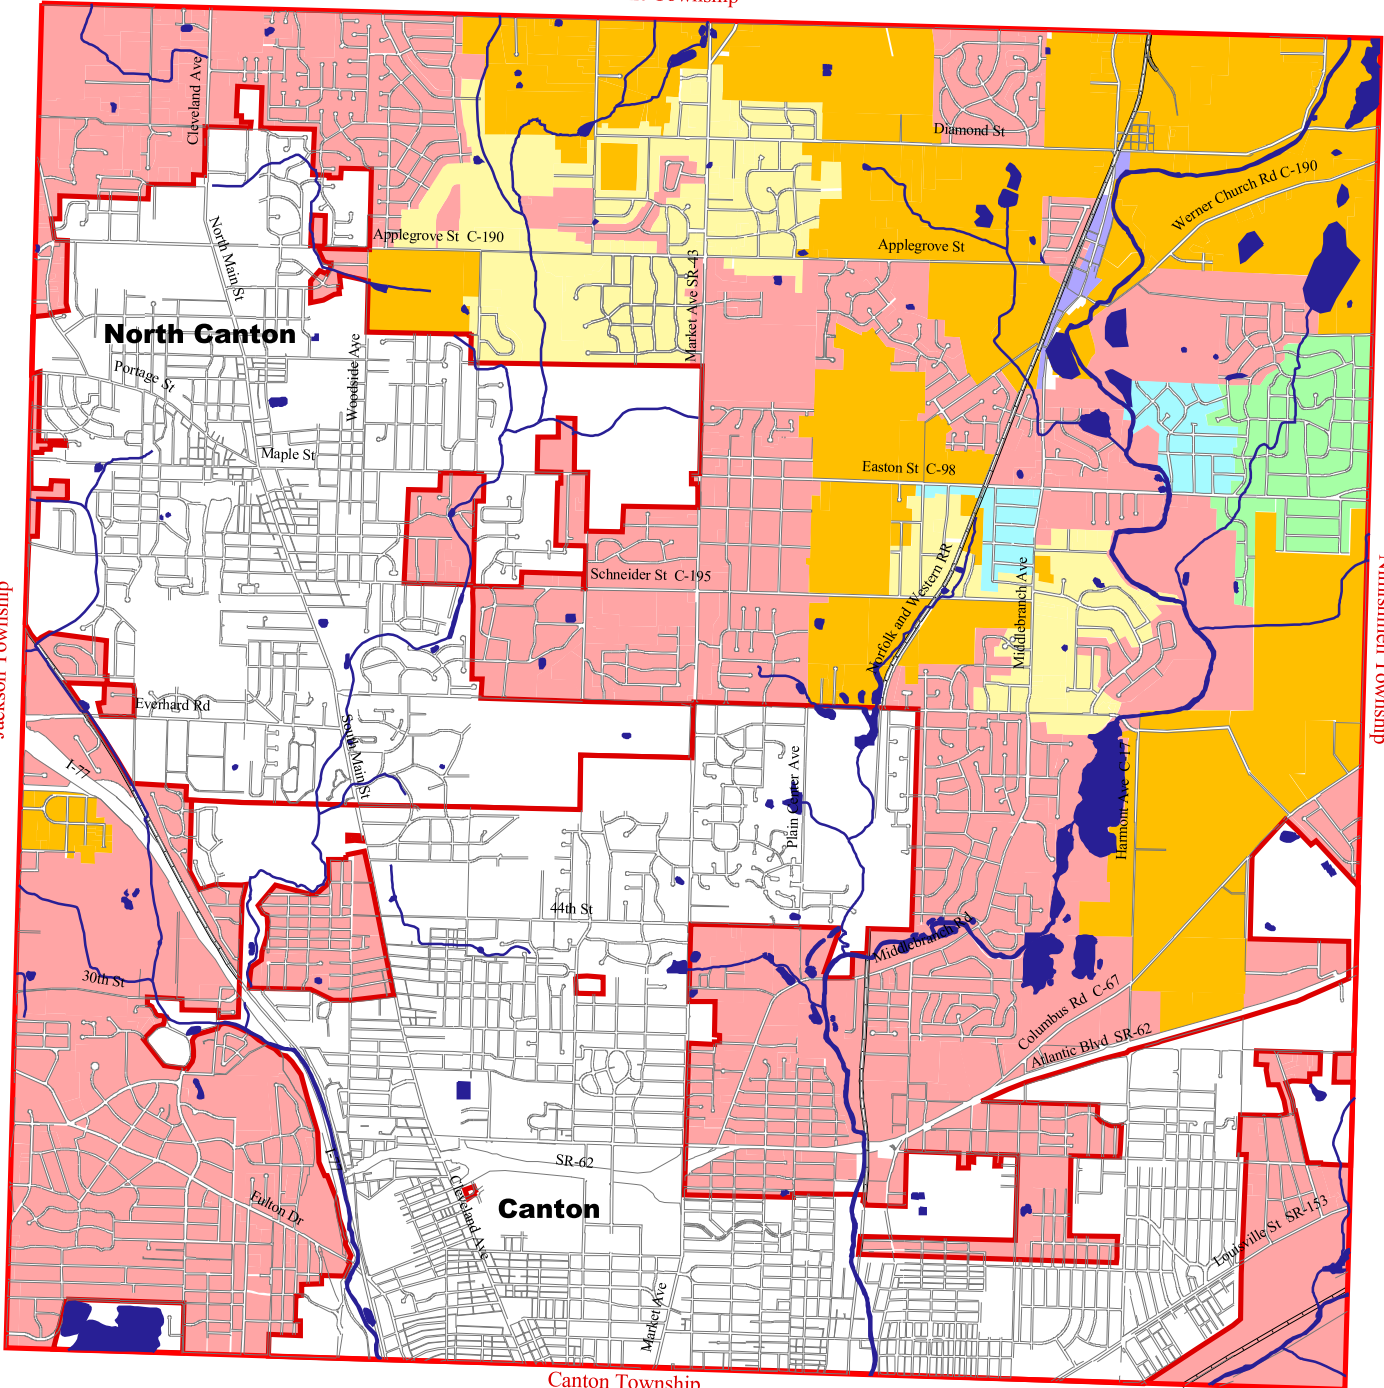

PLAIN TOWNSHIP

Sanitary Sewer Service Areas

Legend

-  Township Boundary
-  City Limits
-  Roads
-  Railroad
-  Waterway
-  Existing Servable Areas
-  Future Service Area--Phase 1
-  Future Service Area--Phase 2
-  Future Service Area--Phase 3
-  Future Service Area--Phase 4
-  No Future Service Planned

June, 2002

Jackson Township

Nimishillen Township

Lake Township

Canton Township