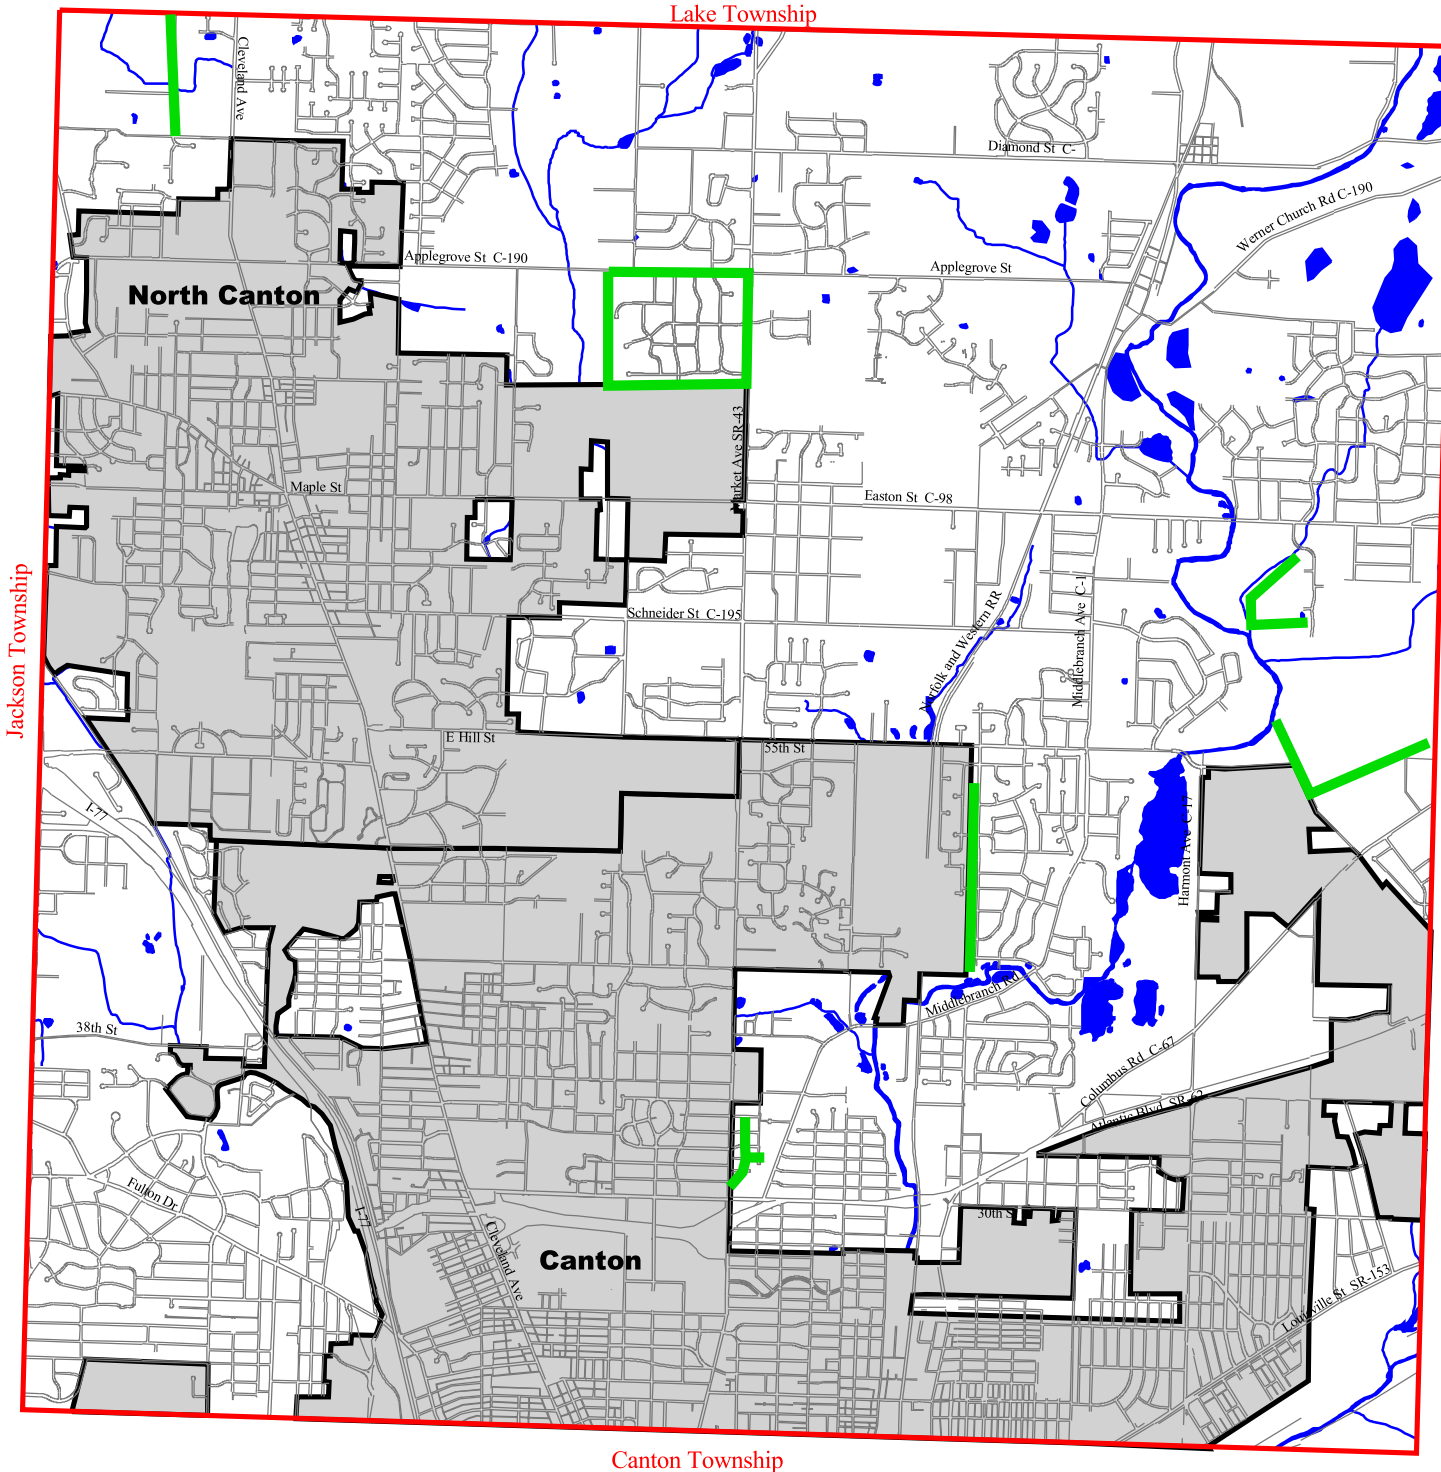

PLAIN TOWNSHIP

Storm Sewer

Legend

- Township Boundary
- City Limits
- Roads
- Railroad
- Waterway
- Storm Sewer Projects