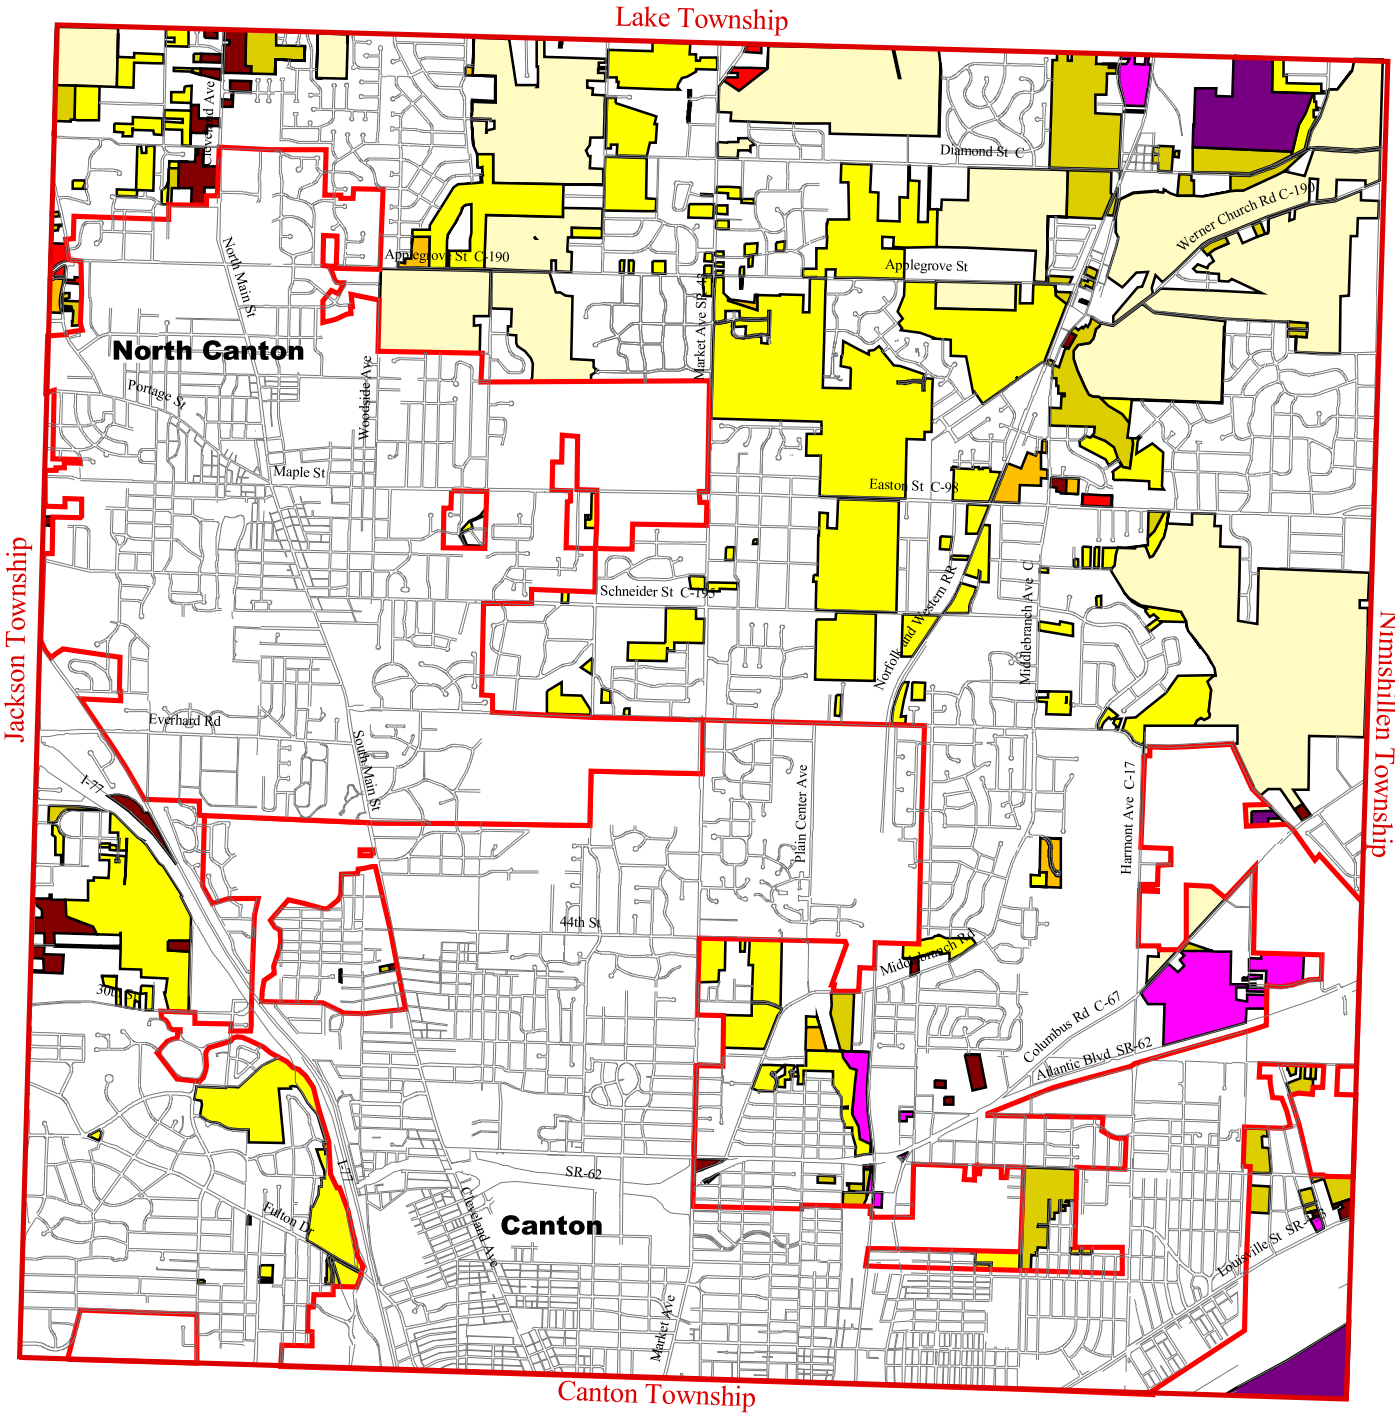

Vacant Land by Zoning District

Legend

- Township Boundary
- City Limits
- Roads
- Zoning Districts**
- R-R Rural Residential
- R-1 Single Family Residential
- R-2 One and Two Family
- R-3 Low Density Multi Family
- R-4 High Density Multi Family
- R-5 Mobile Home Park
- S-1 Suburban Office
- B-1 Neighborhood Business
- B-2 General Business
- I-1 Light Industrial
- I-2 General Industrial